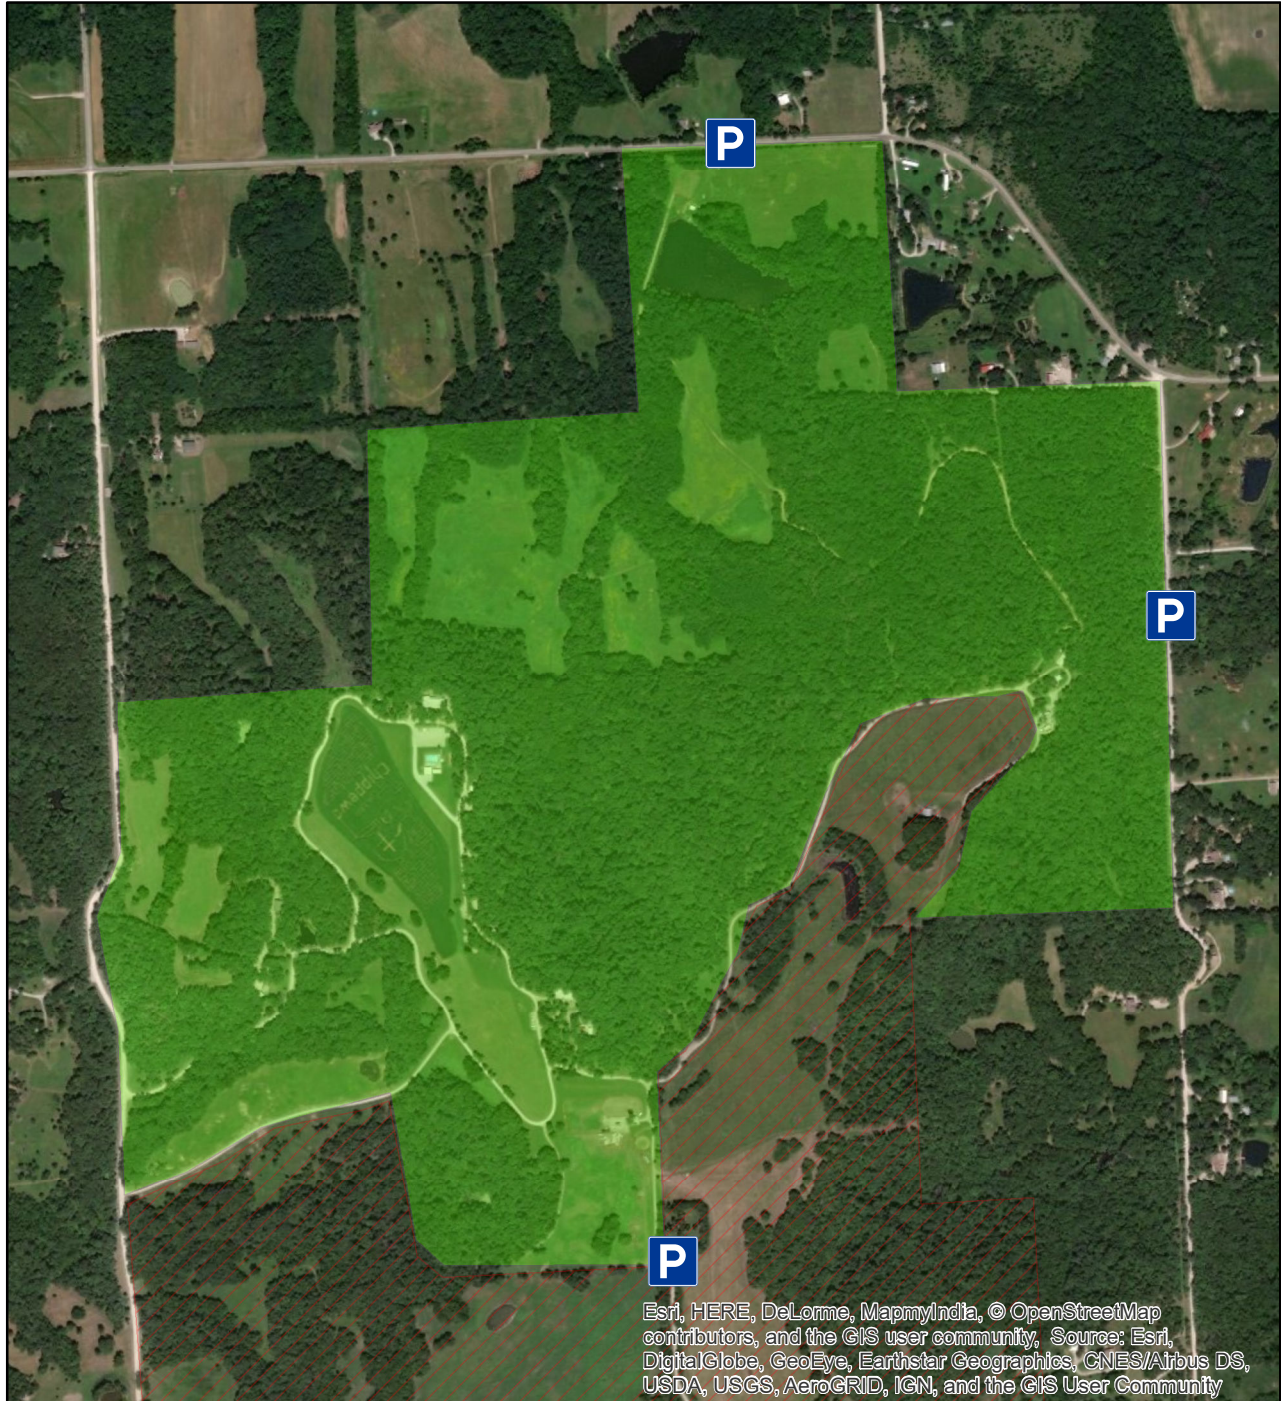

KDWPT iWIHA Franklin County B Designated Parking Area(s)

Esri, HERE, DeLorme, MapmyIndia, © OpenStreetMap contributors, and the GIS user community, Source: Esri, DigitalGlobe, GeoEye, Earthstar Geographics, CNES/Airbus DS, USDA, USGS, AeroGRID, IGN, and the GIS User Community

Legend

P Parking_Area

KDWP_EDGE.PrivateHuntAreas

Excluded Nearby Tracts

AREOID

Franklin County B